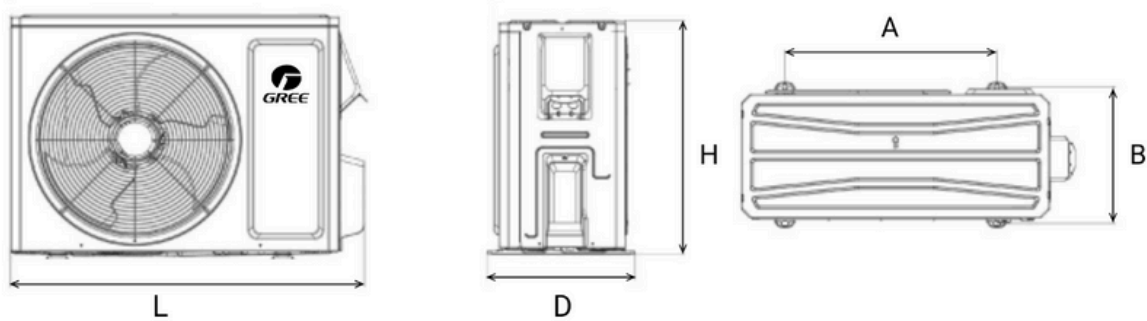

Outdoor unit dimensions

Outdoor Unit	L		H		D		A		B	
	in.	mm	in.	mm	in.	mm	in.	mm	in.	mm
GWHD(18)ND6MO	32 3/8	822	21 11/16	550	13 7/8	352	20 5/32	512	13 5/64	332
GWHD(24)ND6MO	37 15/16	964	26	660	15 13/16	402	22 7/16	570	14 5/8	371
GWHD(30)ND6MO GWHD(36)ND6MO GWHD(42)ND6MO	40 1/8	1020	32 1/2	826	17 5/16	427	25	660	15 5/8	396