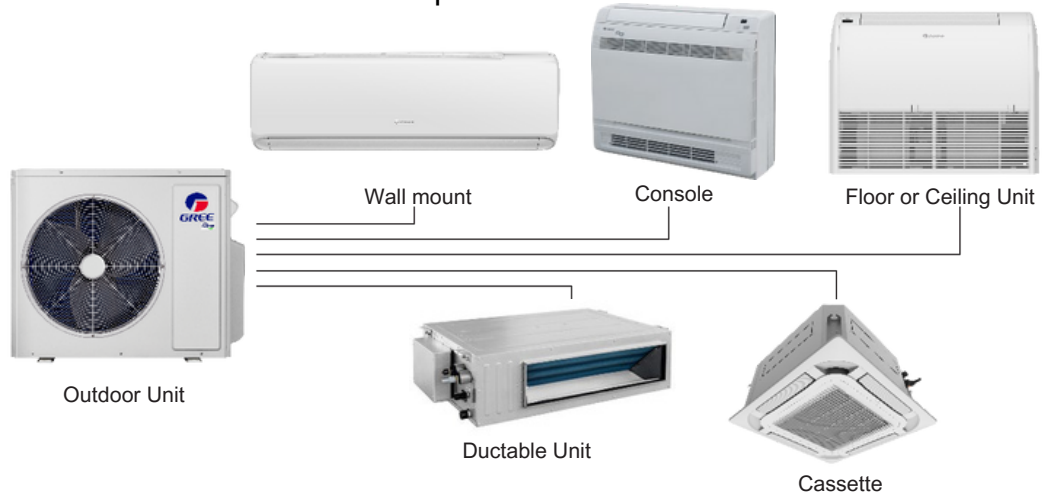

Free Match

Ductless Multizone Heat Pump

Performance up to:

Up to:

Features

Operation mode
Nominal capacity
Voltage

Outdoor unit

Indoor unit

System features	<ul style="list-style-type: none"> - Self-diagnosis - Basepan with electric heater - Low Ambient Cooling down to -30°C (-22°F) - Set temperature range -30°C to 48°C (-20°F to 118°F) - Low Ambient Heating down to -30°C (-22°F) - Set temperature range -30°C to 24°C (-22°F to 75°F) - Temperature display format: °C or °F. - Indoor and Outdoor Blue Fin - 500 Hrs Salt Spray Tested - Power Factor Correction - Intelligent defrosting - Intelligent preheating - Memory and power failure recovery
Refrigerant	<ul style="list-style-type: none"> - New R32 Refrigerant - A2L leak detection sensor, included
Application	<ul style="list-style-type: none"> - Dining room-kitchen, living room, family room, commercial building, office building, condo, restaurant

Remote controller functions

- Auto clean
- Auto fan
- Auto swing (horizontal auto swing)
- Auto swing (vertical auto swing)
 - Available for wall mount unit, consoles and cassettes
- Dry anti-mildew (X-Fan) mode
- Dirty filter alert
- Fan speed control (7 speeds)
- I Feel function
- Child lock
- Quiet mode
- Room temperature display
- Timer mode
- Turbo mode