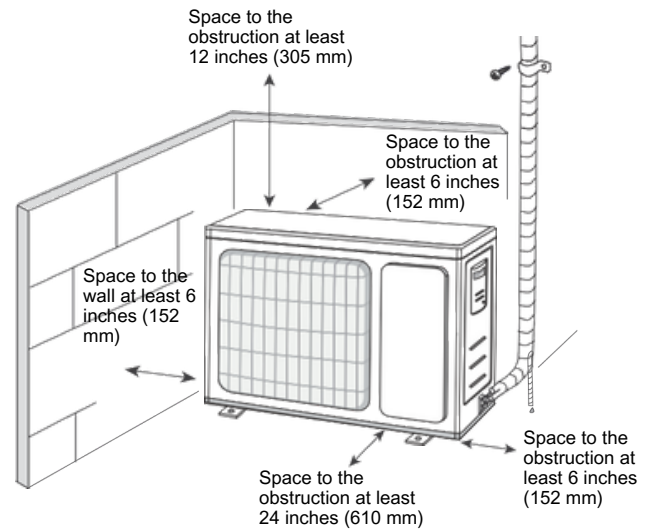

Clearance OUTDOOR UNIT

Minimum clearance

NOTE:
If bottom of the unit is free of airflow obstructions similar to the mounting bracket figure, the clearance to the wall on the back can be reduced to 3 inches. (76 mm)